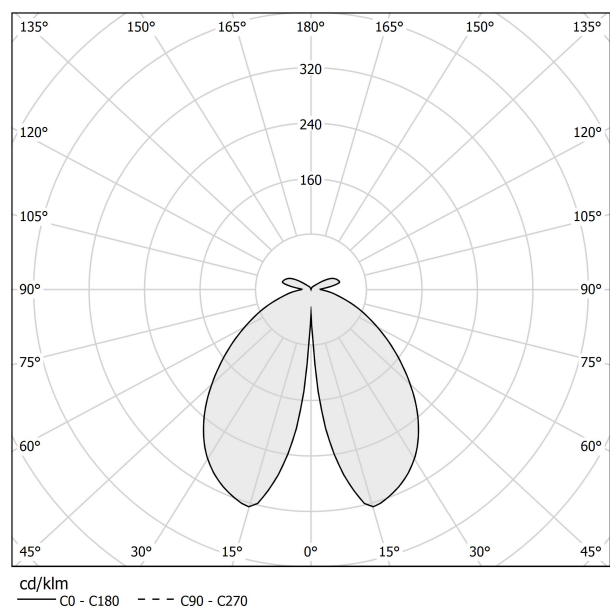

Polar diagram