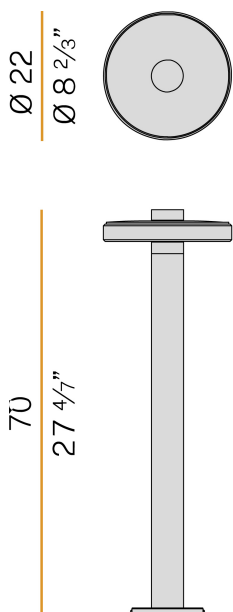

PANZERI

Venexia

220-240V AC ON-OFF
ET04845.070.0201

 wood/mat brass

DIRECT
LIGHT

Data sheet

CODE	ET04845.070.0201
SYSTEM POWER CONSUMPTION	8W
EFFICACY	74.25lm/W
LIGHT SOURCE	LED
LIGHT SOURCE LIFETIME	L80 (B20) 80.000h
COLOUR TEMPERATURE	2700K Ra>80
LIGHT DISTRIBUTION	diffused
POWER SUPPLY	220-240V AC
FREQUENCY	50/60Hz
ELECTRICAL CONFIGURATION	ON-OFF
DRIVER	integrated included
NOMINAL LUMINOUS FLUX	930lm
LUMEN OUTPUT	594lm
EFFICIENCY	63.9%
WEIGHT	3.70 Kg
PROTECTION DEGREE	IP65
COLOUR TOLLERANCES	SDCM 3
SHOCK RESISTANCE RATING	IK06
PACKING DIMENSIONS	28,0 x 77,0 x 30,0 cm

Floor lighting fixture for outdoor spaces, with direct light emission.
Galvanized sheet metal bracket for floor installation.
Turned aluminium base in corten, micaceous grey or mat brass polyacrylic paint.
Body in aluminium tube in corten or micaceous grey polyacrylic paint, or with wood finish coating.
Turned aluminium structure in corten, micaceous grey or mat brass polyacrylic paint.
Transparent silicone gaskets.
Screen in partially mat cast glass.
Turned aluminium closing disk in corten, micaceous grey or mat brass polyacrylic paint.
Nickelled brass M12 cable gland.
Stainless steel screws.
Equipped with neoprene power cable.

Technical drawing

Polar diagram

PANZERI

Venexia

Accessories / fixing

YTF04800.012

Anchor bolts for ground fixing.